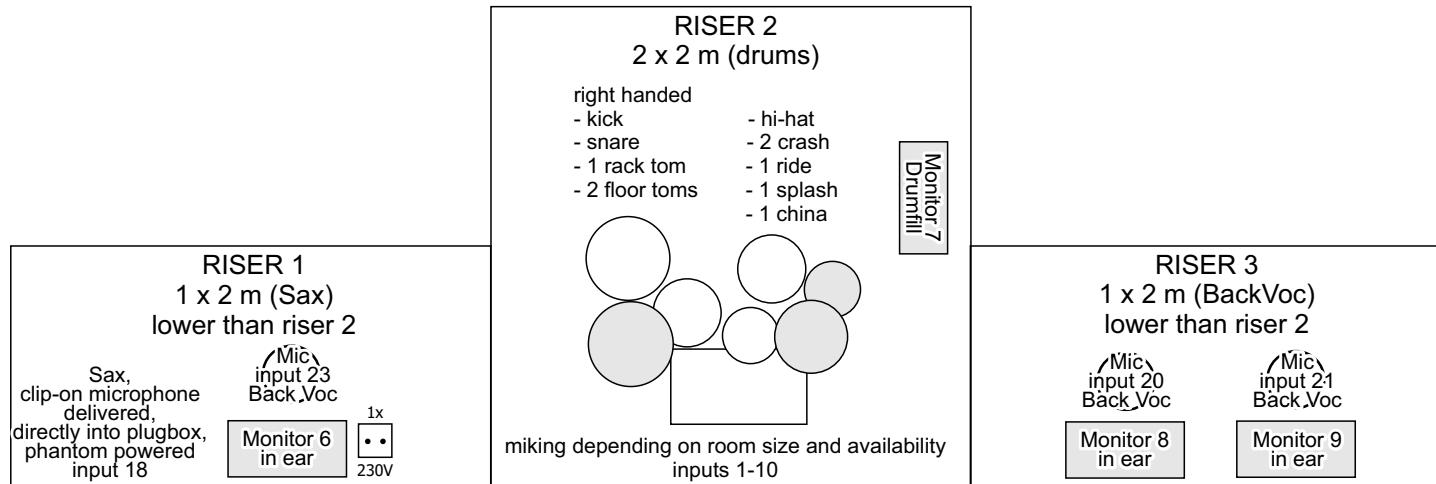

JOE ...a tribute to Cocker

STAGEPLAN

monitor settings see sheets below