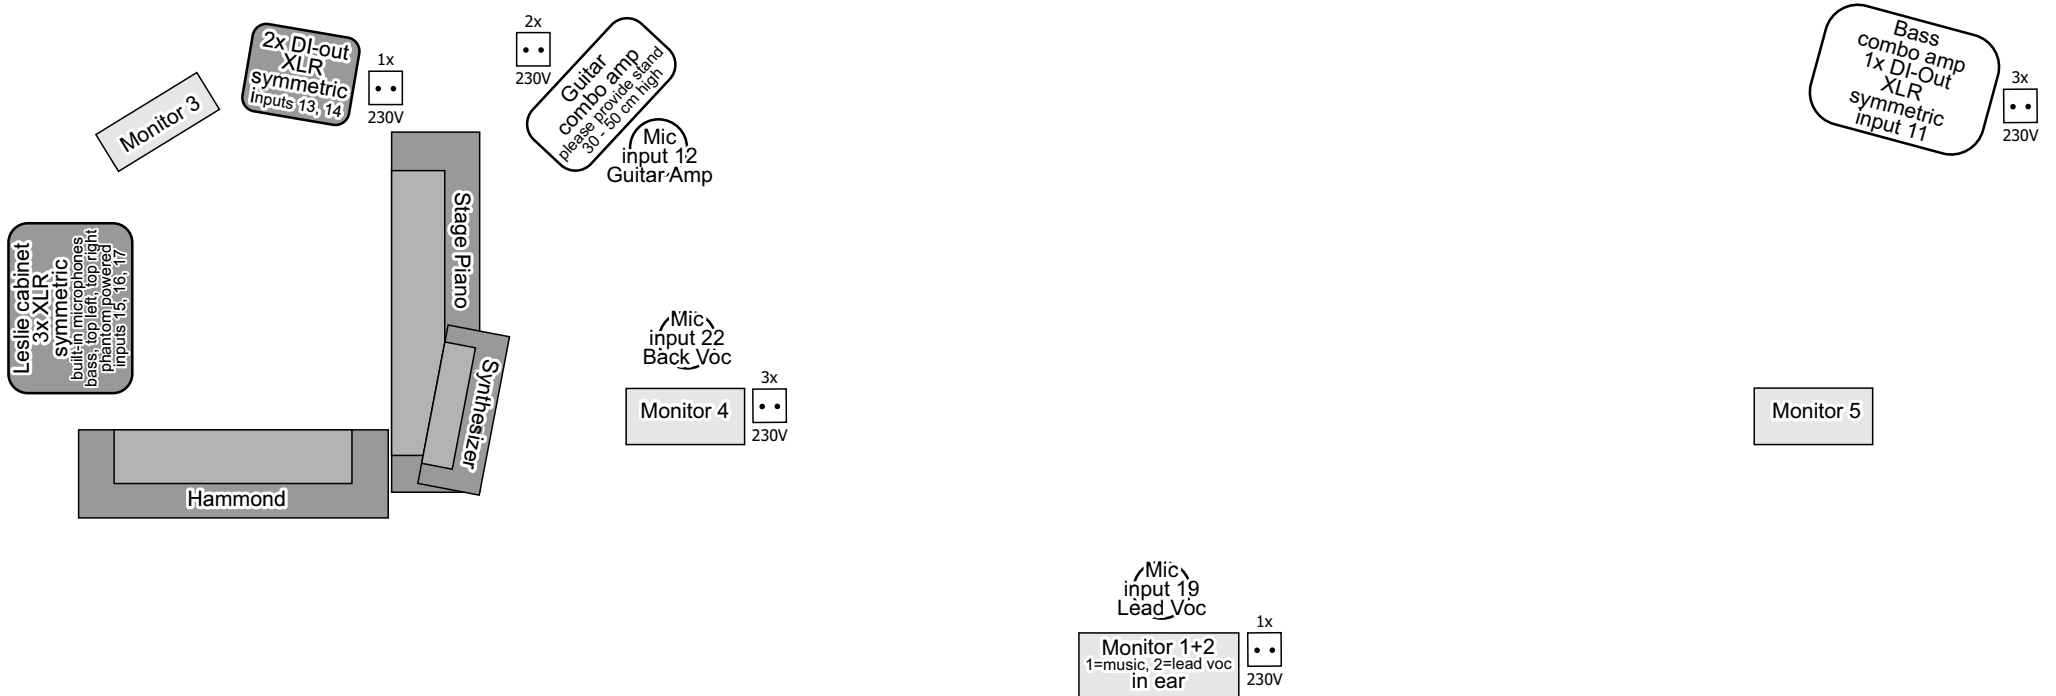

JOE ...a tribute to Cocker

STAGEPLAN

monitor settings see sheets below